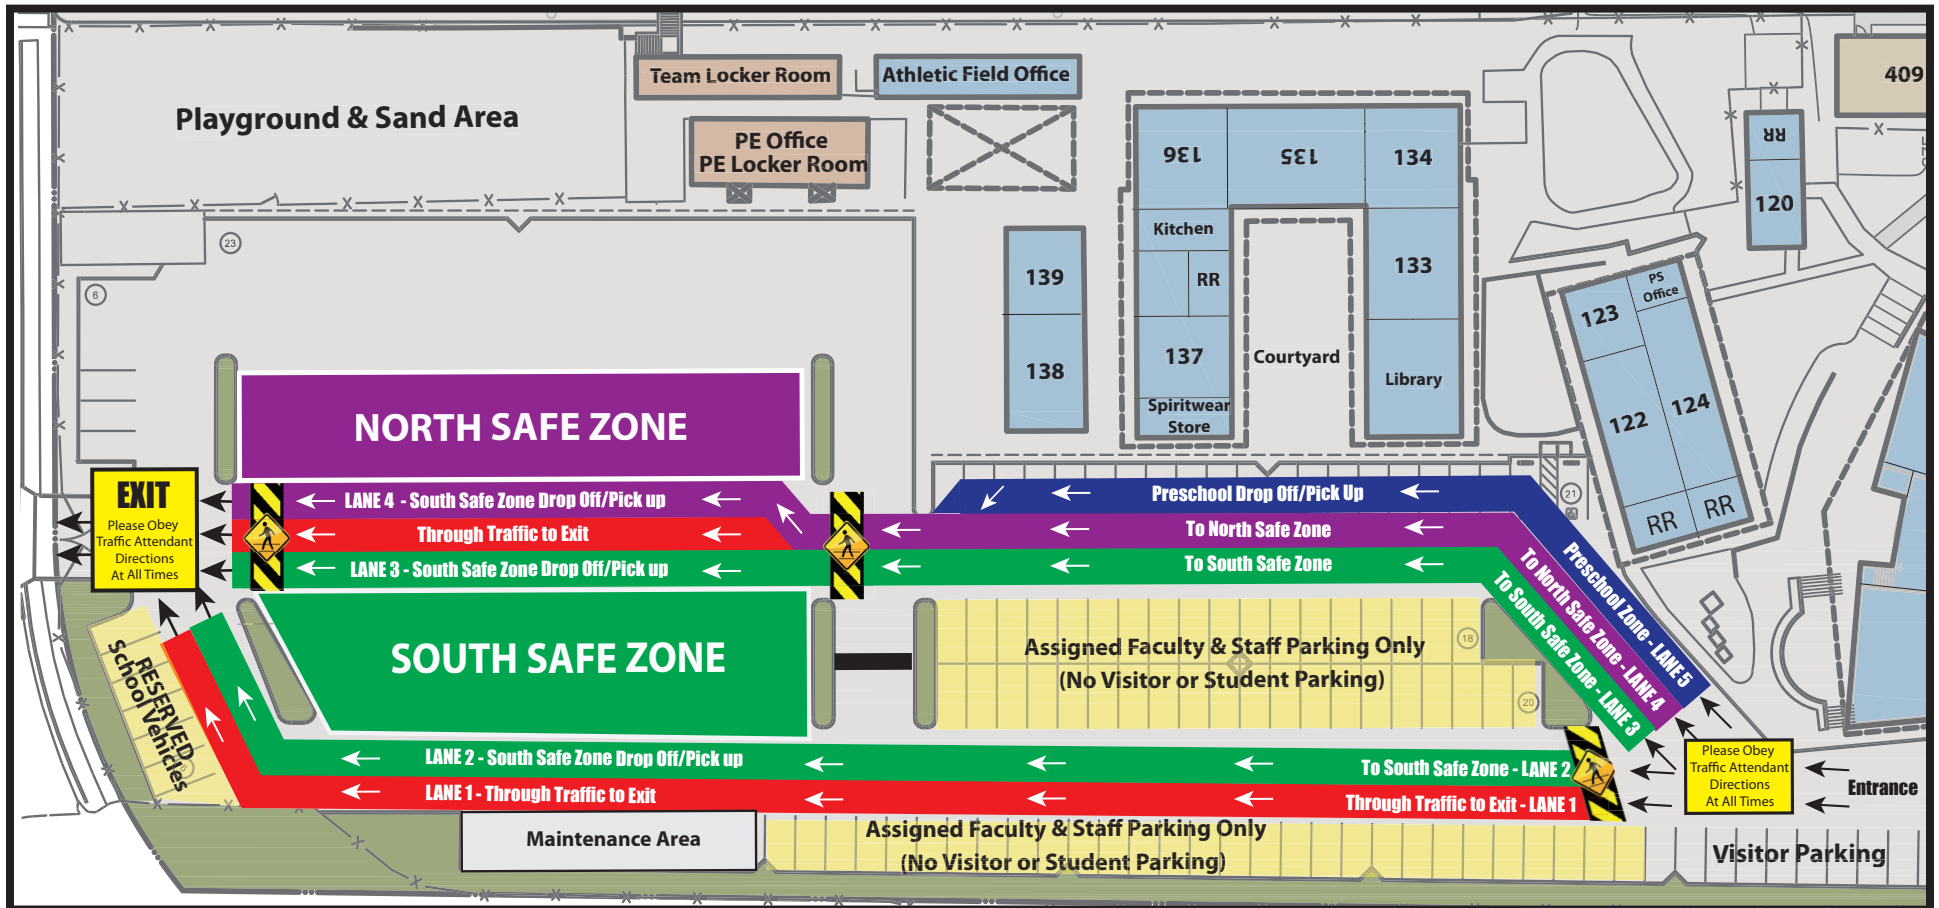

PS-6th Grade Student Drop Off/Pick-Up Procedures

PS-6th GRADE DROP OFF

Student Drop Off Time: 7:30 - 8:00 AM

- North Safe Zone (Lane 4) - Drop Off Area for K-6
- South Safe Zone (Lanes 2 & 3) - Optional Drop Off Area, Grades 3-6
- Preschool Zone - (Lane 5) - PreSchool Drop Off Area Only

PS-6th GRADE PICK UP

Student Pick Up Time: 2:45 - 3:00 PM

- North Safe Zone (Lane 4) - Pick Up Area for Grades K-2
- South Safe Zone (Lanes 2 & 3) - Pick Up Area, Grades 3-6
- Preschool Zone - (Lane 5) - PreSchool Pick Up Area Only

IMPORTANT: PLEASE USE LANE 1 to prevent traffic congestion out onto Emerald Drive. School personnel will assist merging back into LANE 2 for Student drop off/Pick Up.