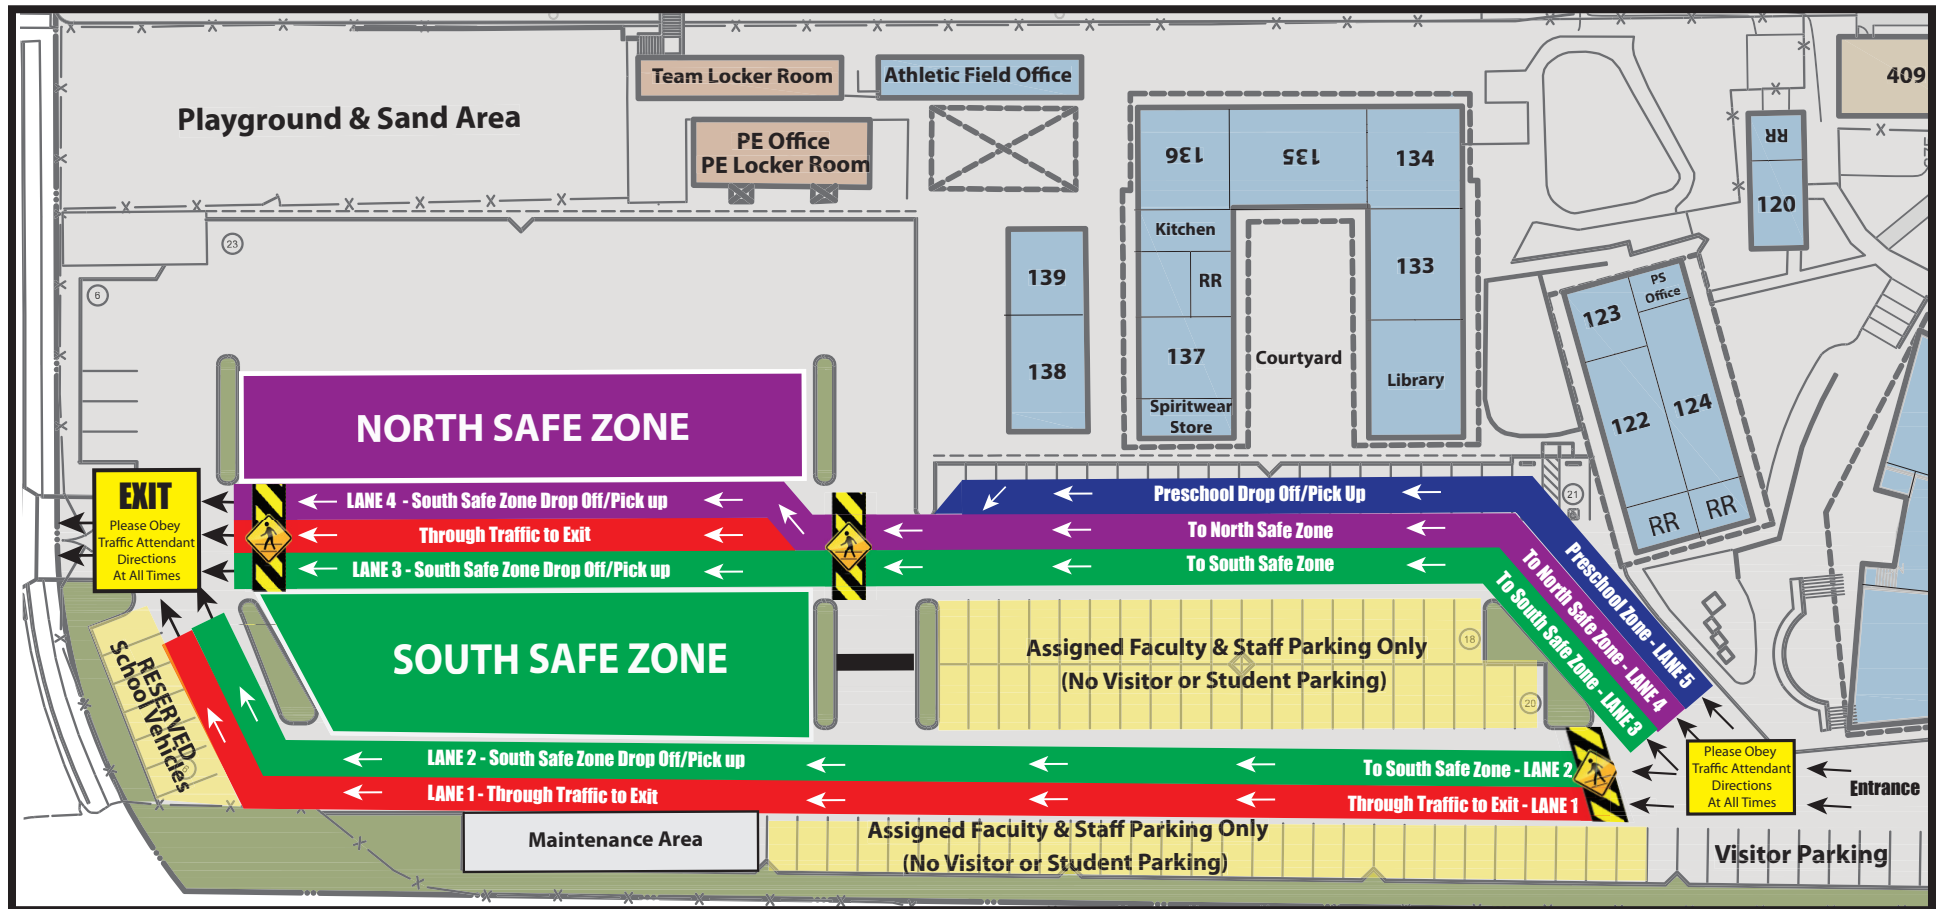

7th-12th Grade Student Drop Off/Pick-Up Procedures

7th-12th GRADE DROP OFF

Student Drop Off Time: 7:10 - 7:50 AM

South Safe Zone (Lanes 2 & 3) - Drop Off Area for Grades 7-12

North Safe Zone (Lane 4) - Drop Off Area for K-6

Preschool Zone - (Lane 5) - PreSchool Drop Off Area Only

7th-12th GRADE PICK UP

Student Pick Up Time: 2:45 - 3:00 PM

South Safe Zone (Lanes 2 & 3) - Pick Up Area for Grades 3-12

North Safe Zone (Lane 4) - Pick Up Area for Grades K-2 Only

Preschool Zone - (Lane 5) - PreSchool Pick Up Area Only

IMPORTANT: PLEASE USE LANE 1 to prevent traffic congestion out onto Emerald Drive. School personnel will assist merging back into LANE 2 for Student drop off/Pick Up.